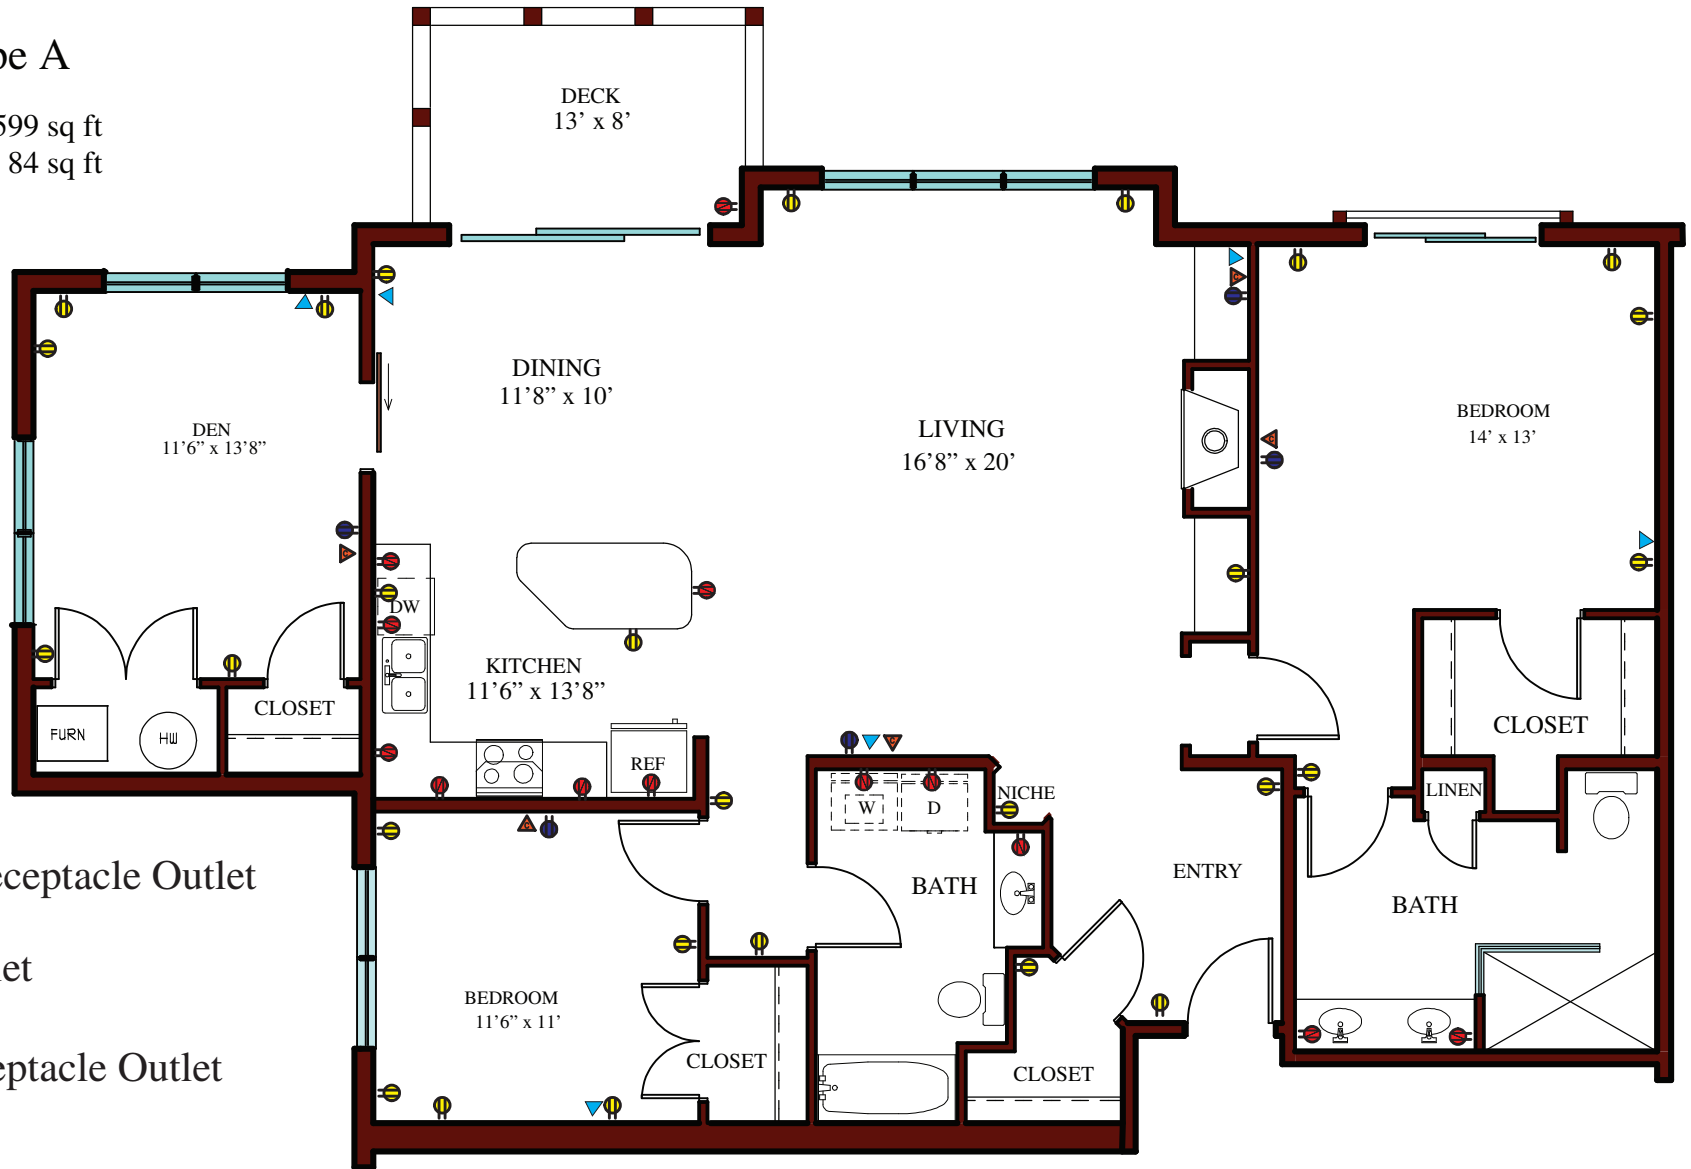

# Unit Type A

Area: Unit 1599 sq ft  
 Deck 84 sq ft

-  Duplex Receptacle Outlet
-  GFCI Outlet
-  Quad Receptacle Outlet
-  Telephone
-  Cable

Units 101, 103, 104, 201, 203, 204, 201, 303 & 304

*Dimensions are approximate. Illustrations are artists renderings only. Developer reserves the right to make modifications to floor plans, materials and specifications without notice*

*Aiken Street Flats*